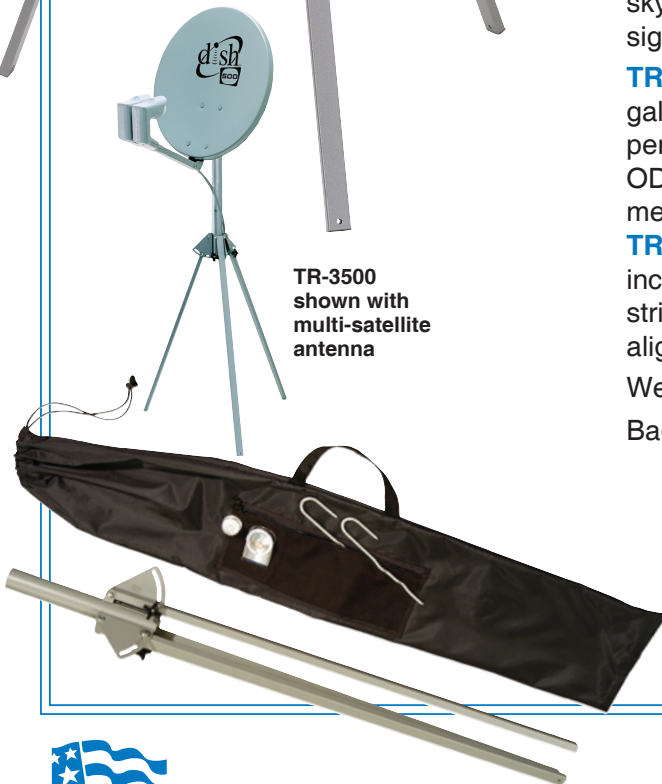

WINEGARD®

TR-3500 Tripod Mount with Carry Bag — Designed for Multi-Satellite Antennas

TR-3500

New TR-3500 Tripod Mount from Winegard Features Easy Setup and Portability

TR-3500 accommodates **multi-satellite** (DISH Network® DISH 500 or DIRECTV® Oval Dish), or 46 cm (18") satellite antennas. Designed to be used in almost any area, the legs can be quickly adjusted for uneven surfaces. Set up tripod, level with included bubble level, and use ground anchors if needed. Put antenna on the mount pipe, then use the compass, also included, and quickly find the satellite. (Of course, you must have a clear view of the Southwest sky, and clear of trees, tall buildings or other signal obstructions.)

TR-3500 is manufactured from sturdy galvanized steel that is E-coated for superior weather durability, and has a 1.66" OD mount pipe. Mount and pipe together measure 45-1/4" when folded for storage.

TR-3500 comes completely assembled and includes convenient heavy black nylon draw-string carry bag, ground anchors, satellite alignment compass and bubble level.

Weight: 12 lbs. UPS shippable.

Bag measures 9-3/4" x 49".

TR-3500
shown with
multi-satellite
antenna

Carry bag, ground anchors (3), compass and bubble level, shown with TR-3500 folded

Winegard Company • 3000 Kirkwood St. • Burlington, IA 52601 • 319/754-0600 • Fax 319/754-0787 www.winegard.com Printed in U.S.A. © 2003 Winegard Company WC-796